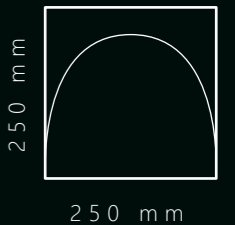

SPECIFICATION:

- thickness: 30mm
- material: engineered plywood + wood
- wood type: oak / American walnut / ash
- finish: Hard Wax Oil / Varnish
- side length: 25cm
- weight: 950g
- 1m² = 16 pcs.

EUROPEAN OAK