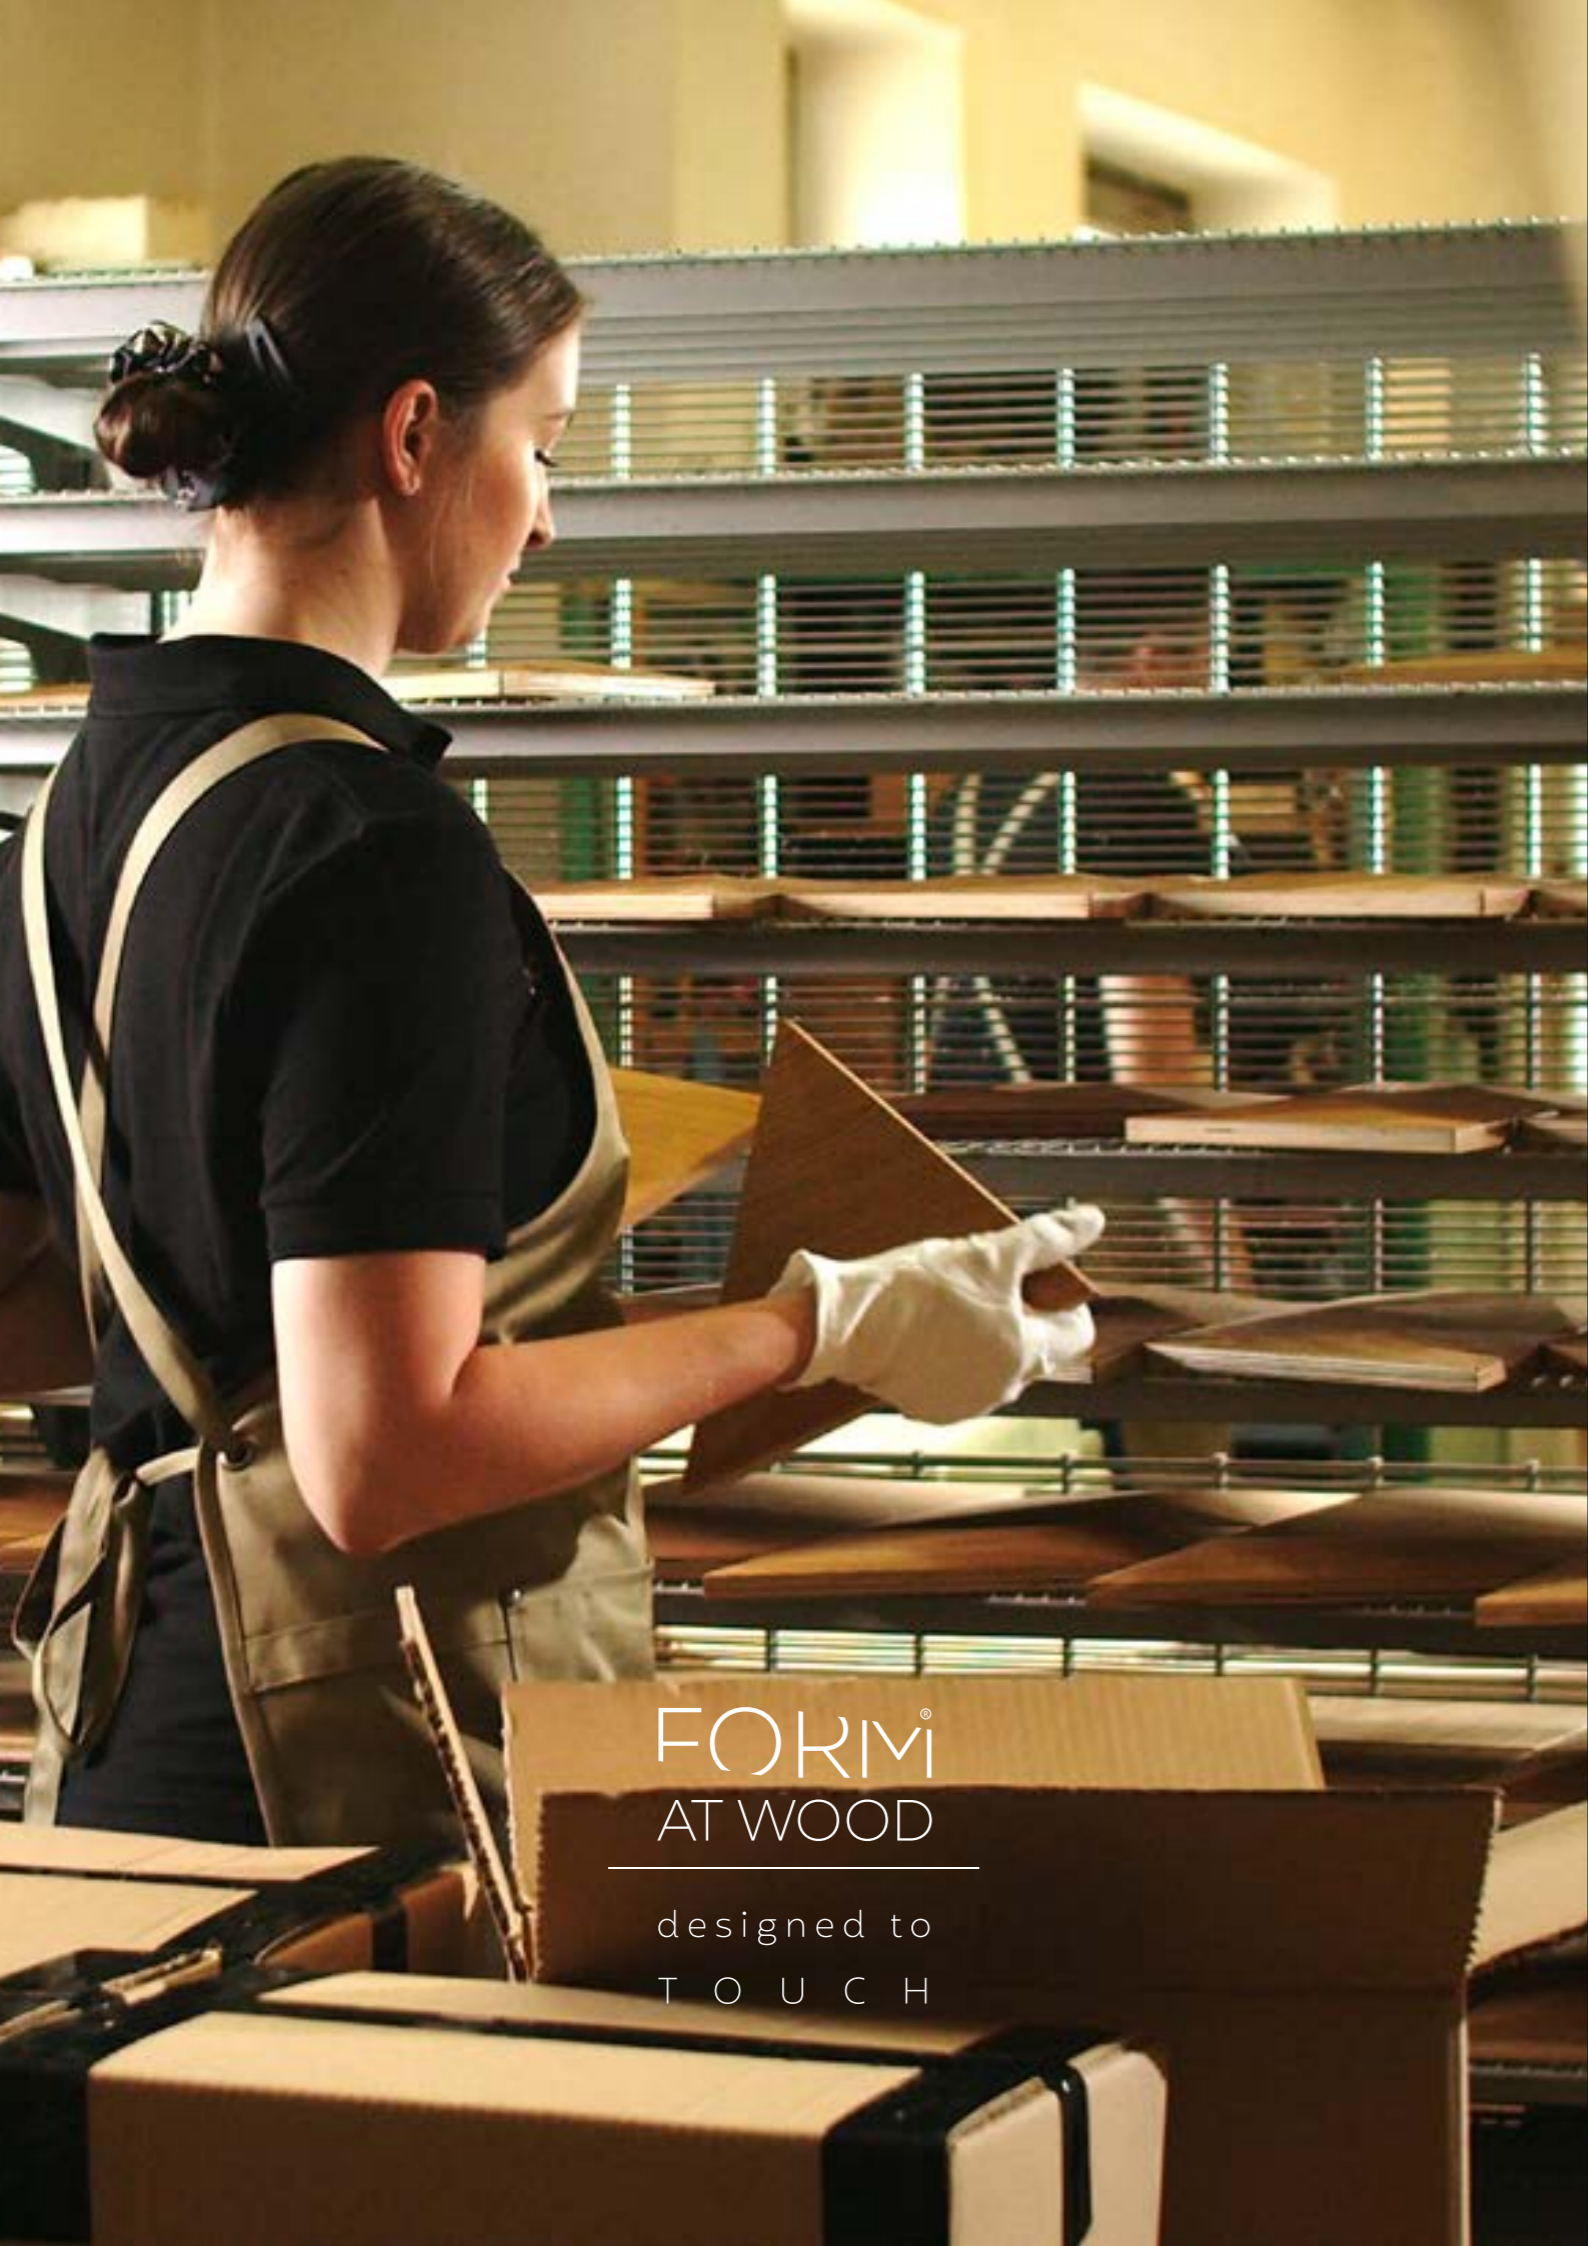

ARCH

The ARCH panel stands out with its soft shapes and mild curves in a distinctive three-dimensional design. The 3D square-shaped panel, with a curved line in the middle, aligns with the latest trends in modern interior design. Its wave-like pattern perfectly enhances modern interiors and can also add a classic touch to antique styles. With its symmetrical design, ARCH fosters a peaceful and positive atmosphere in any room, adding warmth and enhancing the overall mood.

FORIVI[®]
AT WOOD

designed to
TOUCH

FORIVI[®]
AT WOOD

designed to
TOUCH

PRODUCT FEATURES:

- square profile panel
- one-sided symmetry, resembling a barrel vault
- soft, mid-curved form
- many arrangement possibilities, especially when combined with other panel models
- ease of assembly thanks to the perpendicular form
- perfect for creating a classic interior style

SPECIFICATION:

- thickness: 30mm
- material: engineered plywood + wood
- wood type: oak / American walnut / ash
- finish: Hard Wax Oil / Varnish
- side length: 25cm
- weight: 950g
- 1m² = 16 pcs.

EUROPEAN OAK