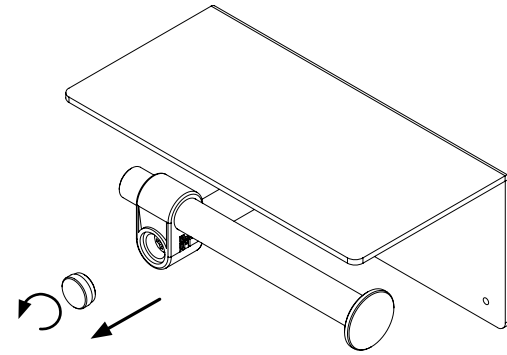

BUSTER+PUNCH
LONDON

TOILET ROLL HOLDER WITH SHELF / CAST
INSTRUCTION MANUAL

BUSTERANDPUNCH.COM

1

2

3

4

5

6

7

8

PLEASE ENSURE SCREW IS SECURELY TIGHTENED TO AVOID ROTATION

9