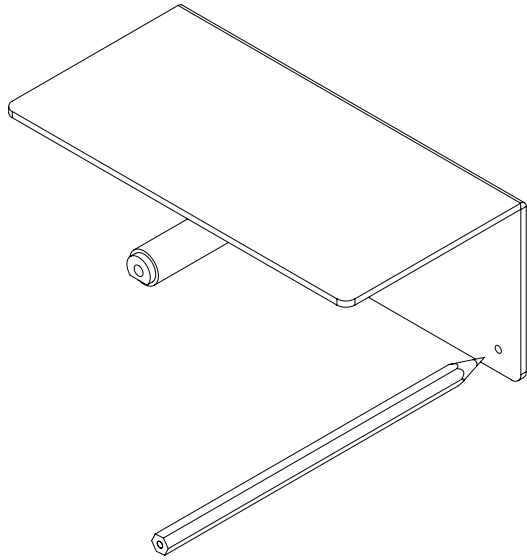

BUSTER+PUNCH
LONDON

TOILET ROLL HOLDER WITH SHELF / CAST
INSTRUCTION MANUAL

BUSTERANDPUNCH.COM

1

2

3

4

5

6

7

8

PLEASE ENSURE SCREW IS SECURELY TIGHTENED TO AVOID ROTATION

9