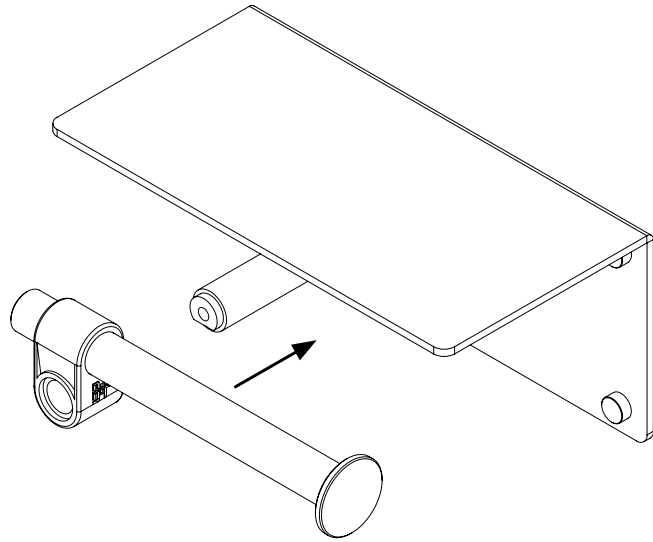

BUSTER+PUNCH
LONDON

TOILET ROLL HOLDER WITH SHELF / CAST
INSTRUCTION MANUAL

BUSTERANDPUNCH.COM

1

2

3

4

5

6

7

8

PLEASE ENSURE SCREW IS SECURELY TIGHTENED TO AVOID ROTATION

9