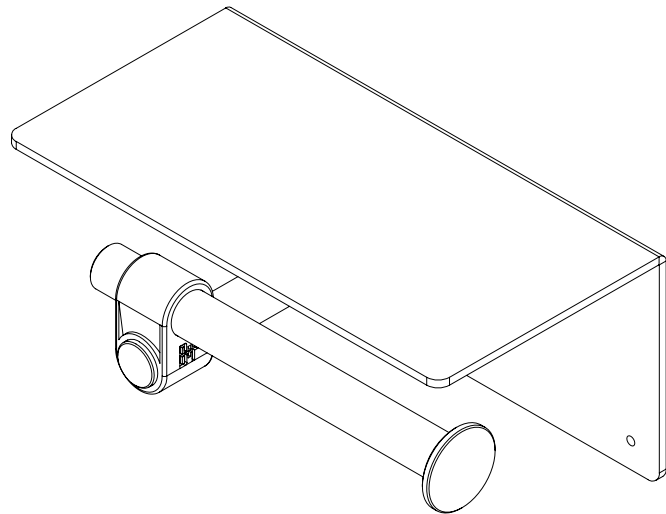

BUSTER+PUNCH
LONDON

TOILET ROLL HOLDER WITH SHELF / CAST
INSTRUCTION MANUAL

BUSTERANDPUNCH.COM

1

2

3

4

5

6

7

8

PLEASE ENSURE SCREW IS SECURELY TIGHTENED TO AVOID ROTATION

9