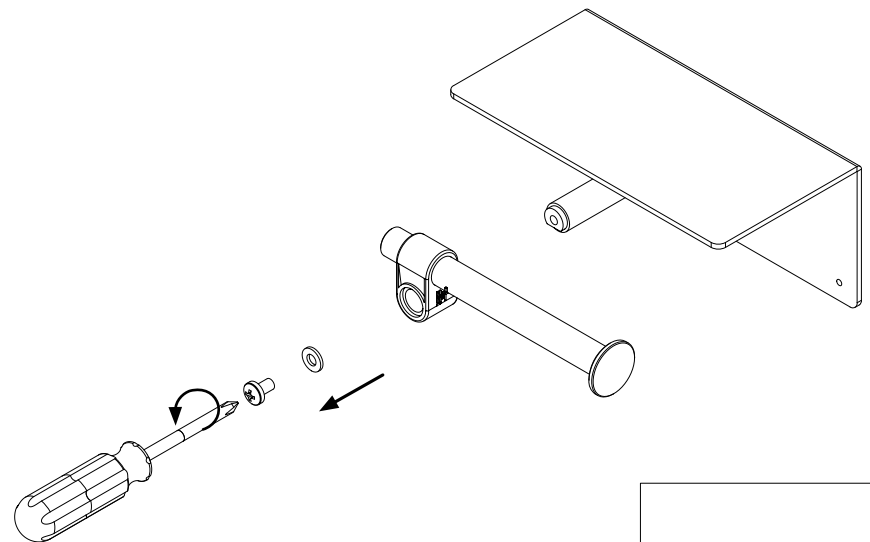

BUSTER+PUNCH
LONDON

TOILET ROLL HOLDER WITH SHELF / CAST
INSTRUCTION MANUAL

BUSTERANDPUNCH.COM

1

2

3

4

5

6

7

8

PLEASE ENSURE SCREW IS SECURELY TIGHTENED TO AVOID ROTATION

9