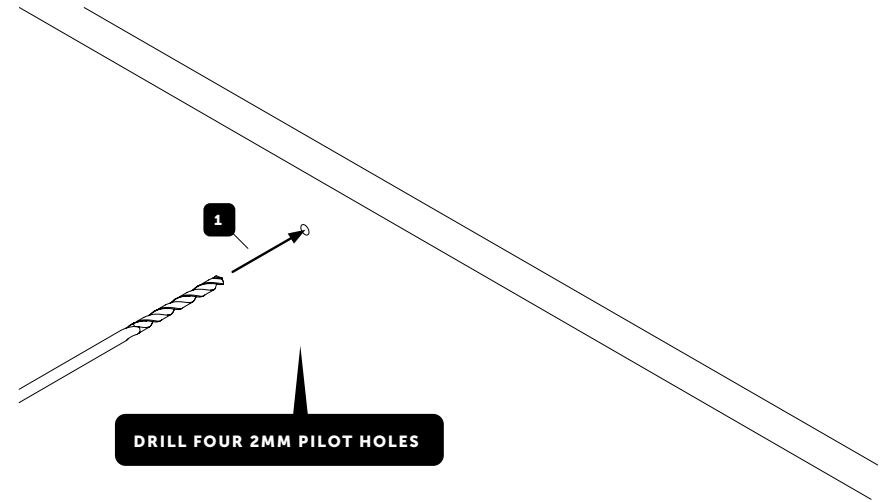

BUSTER+PUNCH
LONDON

TOILET ROLL HOLDER WITH SHELF / CAST
INSTRUCTION MANUAL

BUSTERANDPUNCH.COM

1

2

3

4

5

6

7

8

PLEASE ENSURE SCREW IS SECURELY TIGHTENED TO AVOID ROTATION

9