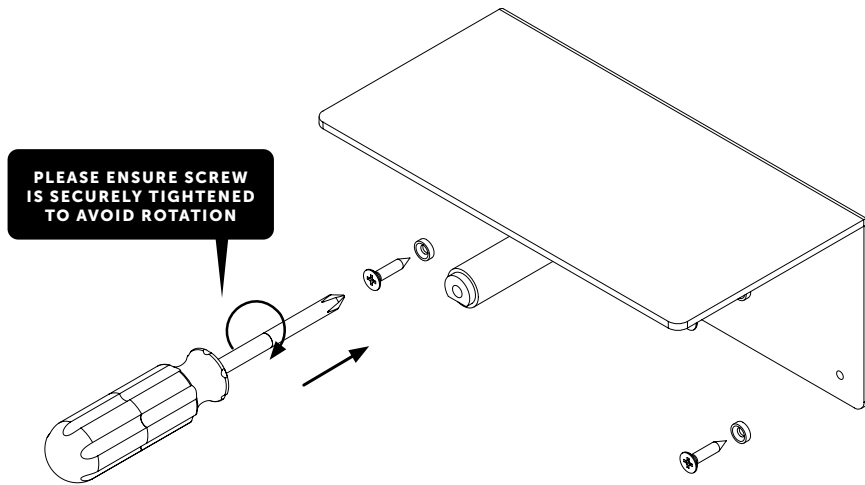

BUSTER+PUNCH
LONDON

TOILET ROLL HOLDER WITH SHELF / CAST
INSTRUCTION MANUAL

BUSTERANDPUNCH.COM

1

2

3

4

5

6

7

8

PLEASE ENSURE SCREW IS SECURELY TIGHTENED TO AVOID ROTATION

9