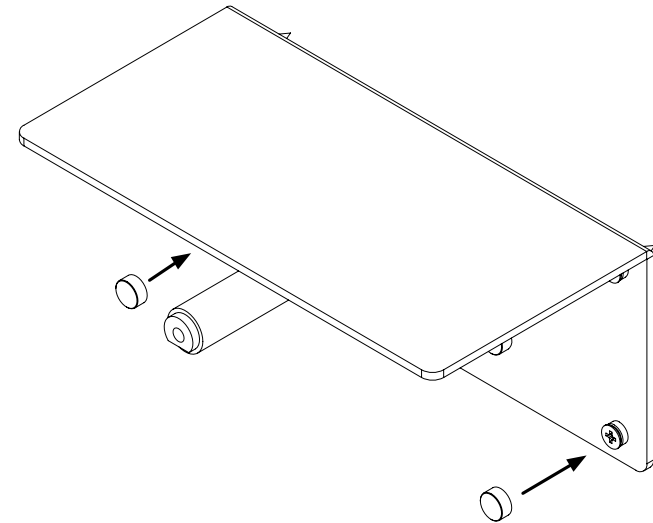

BUSTER+PUNCH
LONDON

TOILET ROLL HOLDER WITH SHELF / CAST
INSTRUCTION MANUAL

BUSTERANDPUNCH.COM

1

2

3

4

5

6

7

8

PLEASE ENSURE SCREW IS SECURELY TIGHTENED TO AVOID ROTATION

9