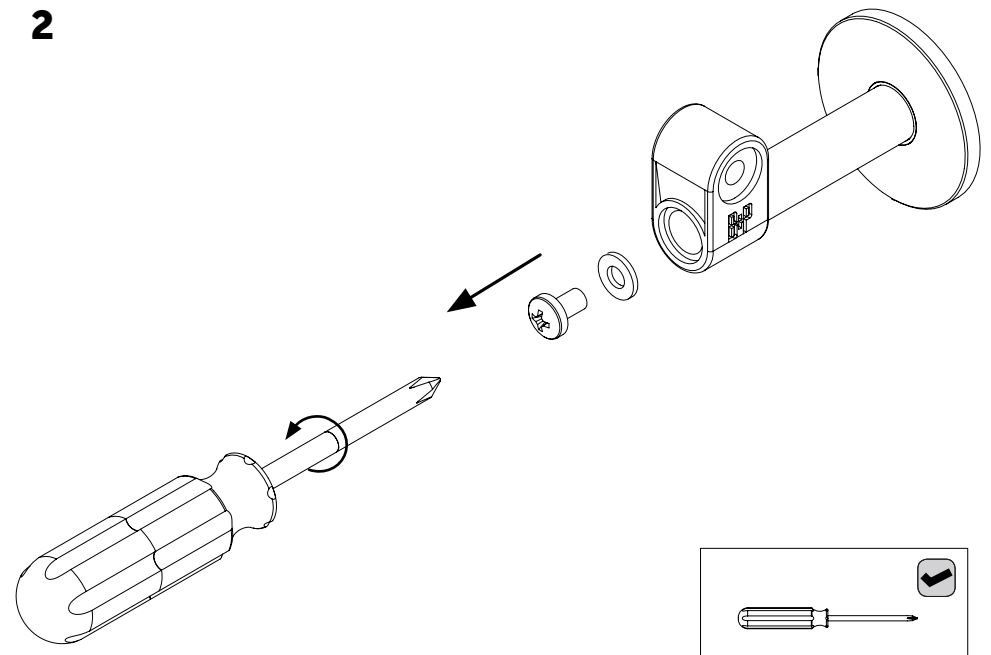

BUSTER+PUNCH
LONDON

MIRROR / CAST
SMALL / LARGE

INSTRUCTION MANUAL

BUSTERANDPUNCH.COM

1

2

3

4

5

SMALL - 480mm
MEDIUM - 680mm

6

7

8

9

10

11