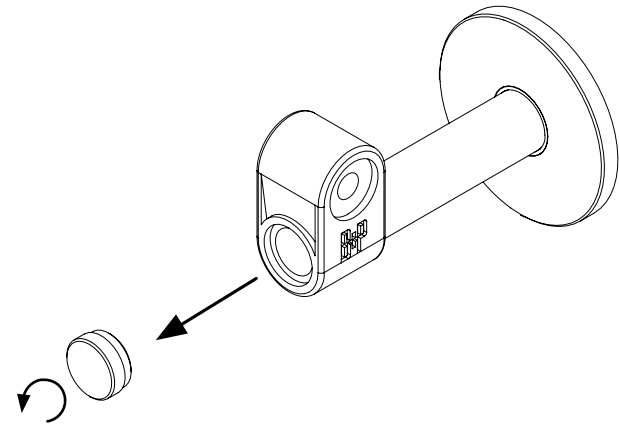

BUSTER+PUNCH
LONDON

MIRROR / CAST
SMALL / LARGE

INSTRUCTION MANUAL

BUSTERANDPUNCH.COM

1

2

3

4

5

SMALL - 480mm
MEDIUM - 680mm

6

7

8

9

10

11