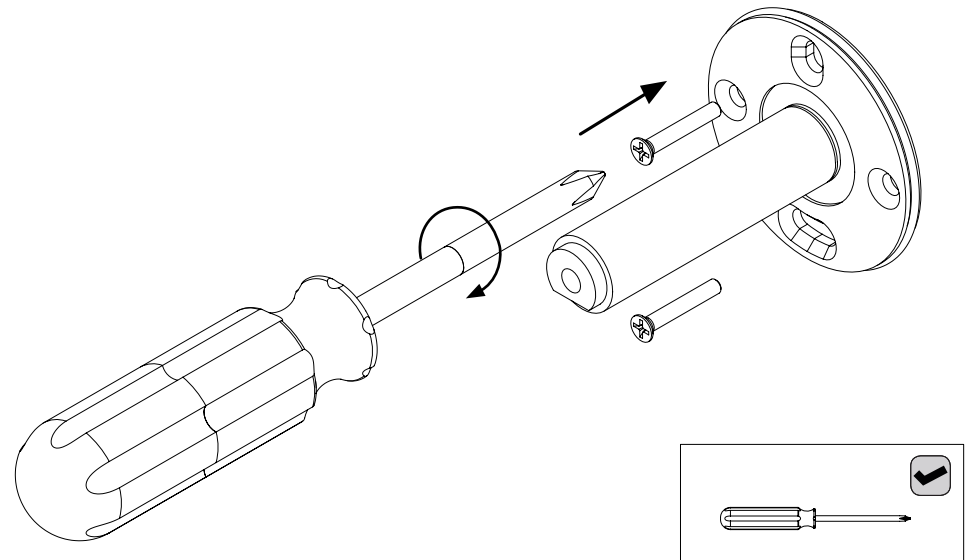

BUSTER+PUNCH
LONDON

MIRROR / CAST
SMALL / LARGE

INSTRUCTION MANUAL

BUSTERANDPUNCH.COM

1

2

3

4

5

SMALL - 480mm
MEDIUM - 680mm

6

7

8

9

10

11