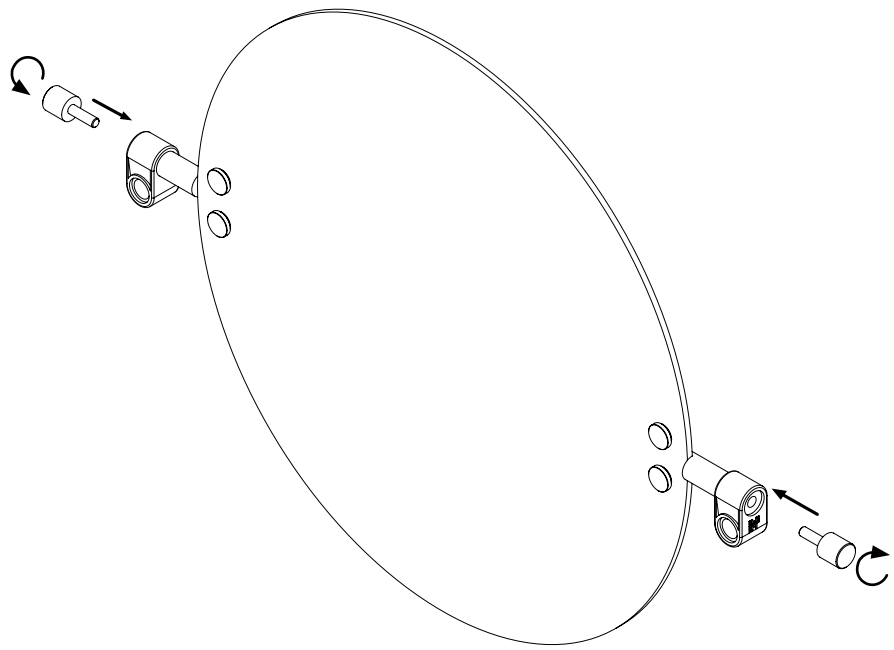

BUSTER+PUNCH
LONDON

MIRROR / CAST
SMALL / LARGE

INSTRUCTION MANUAL

BUSTERANDPUNCH.COM

1

2

3

4

5

SMALL - 480mm
MEDIUM - 680mm

6

7

8

9

10

11