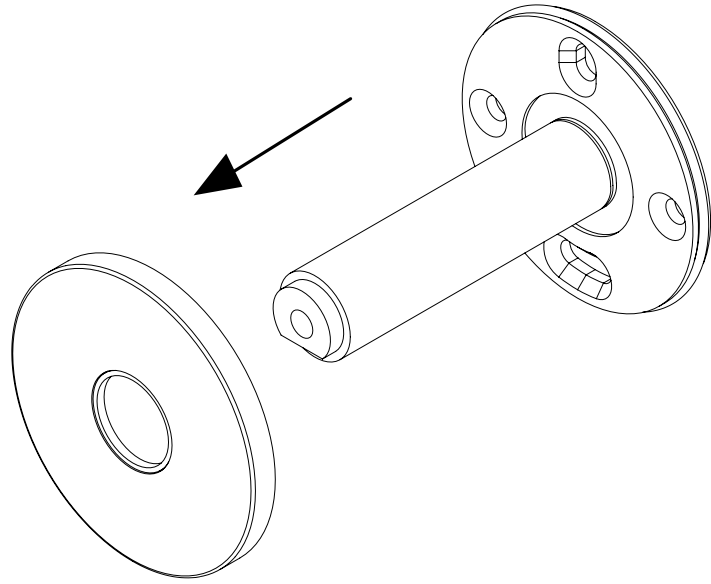

BUSTER+PUNCH
LONDON

MIRROR / CAST
SMALL / LARGE

INSTRUCTION MANUAL

BUSTERANDPUNCH.COM

1

2

3

4

5

SMALL - 480mm
MEDIUM - 680mm

6

7

8

9

10

11