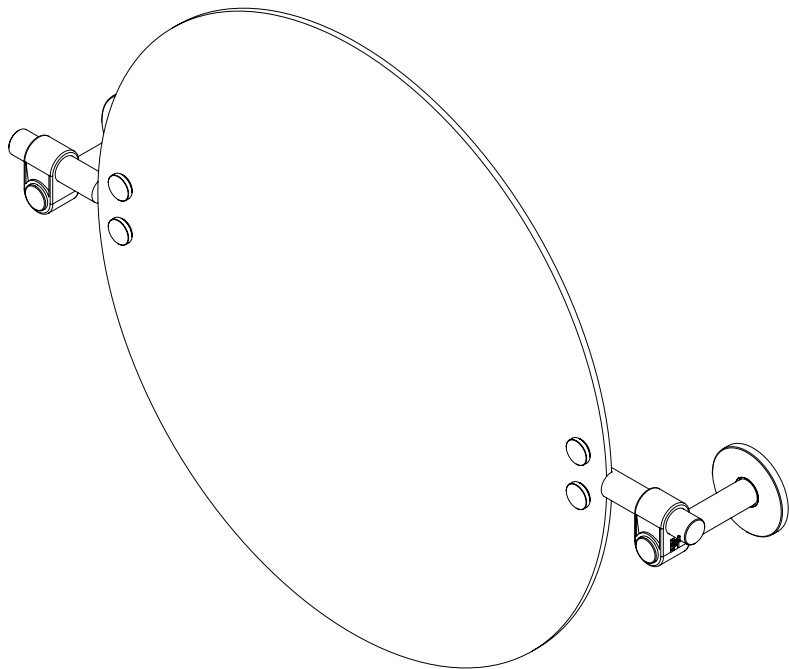

BUSTER+PUNCH
LONDON

MIRROR / CAST
SMALL / LARGE

INSTRUCTION MANUAL

BUSTERANDPUNCH.COM

1

2

3

4

5

SMALL - 480mm
MEDIUM - 680mm

6

7

8

9

10

11