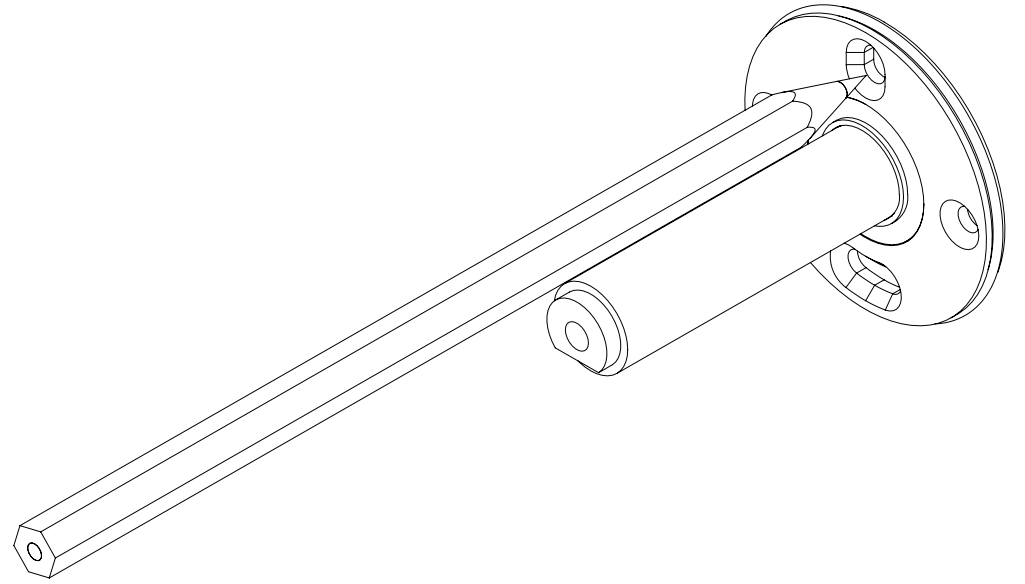

BUSTER+PUNCH
LONDON

MIRROR / CAST
SMALL / LARGE

INSTRUCTION MANUAL

BUSTERANDPUNCH.COM

1

2

3

4

5

SMALL - 480mm
MEDIUM - 680mm

6

7

8

9

10

11