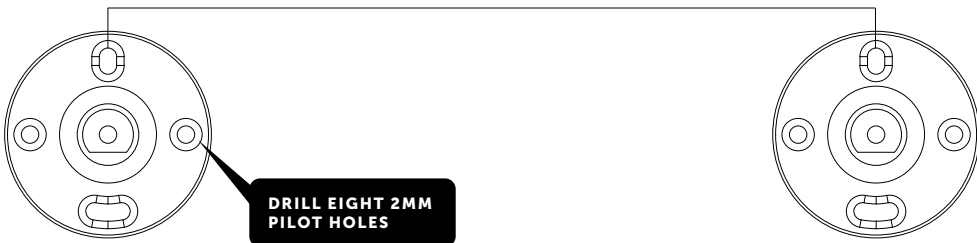

BUSTER+PUNCH
LONDON

MIRROR / CAST
SMALL / LARGE

INSTRUCTION MANUAL

BUSTERANDPUNCH.COM

1

2

3

4

5

SMALL - 480mm
MEDIUM - 680mm

6

7

8

9

10

11