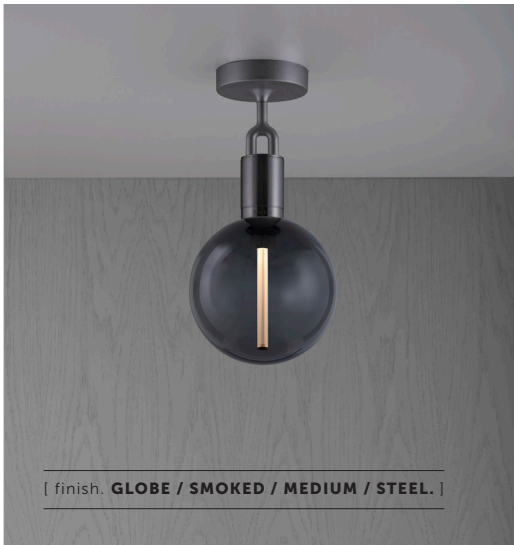

BUSTER+PUNCH

LONDON

[product.

FORKED CEILING / GLOBE

[type. **CEILING LIGHT.**]

[detail. **FORKED.**]

[process. **ROUGH-CAST.**]

[region. **UK + EUROPE + AUSTRALIA.**]

A ceiling light made from cast and machined metal, featuring our signature diamond-cut linear knurl pattern and fork detailing, refined by hand. It comes with a handblown glass globe.

[size. **MEDIUM.**]

1x hand-blown glass globe

E27 compatible

[info. **FINISH & SKU NUMBERS.**]

[finish.]

[EU + ANZ.]

[UK.]

 	Steel / Opal	RFC-843143	GFC-843143
 	Brass / Opal	RFC-823133	GFC-823133
 	Gun Metal / Opal	RFC-873153	GFC-873153
 	Steel / Smoked	RFC-853145	GFC-853145
 	Brass / Smoked	RFC-493135	GFC-493135
 	Gun Metal / Smoked	RFC-883155	GFC-883155