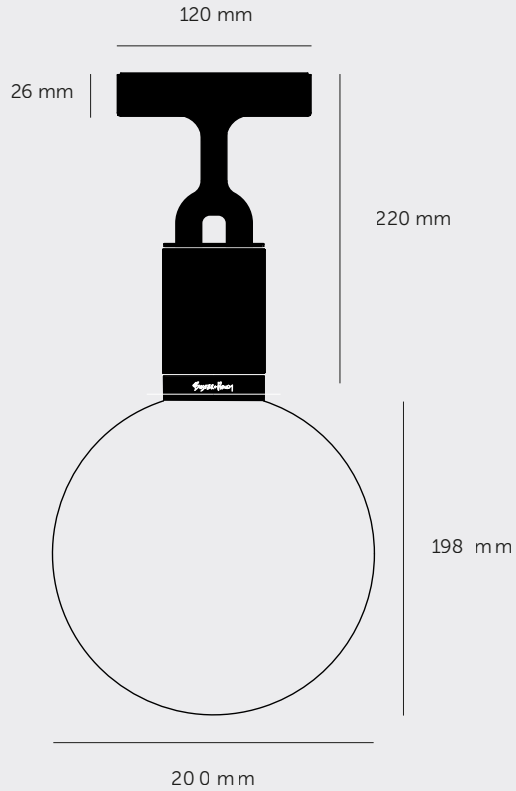

BUSTER+PUNCH

LONDON

[product.

FORKED CEILING / GLOBE

[type. **CEILING LIGHT.**]

[detail. **FORKED.**]

[process. **ROUGH-CAST.**]

[region. **UK + EUROPE + AUSTRALIA.**]

A ceiling light made from cast and machined metal, featuring our signature diamond-cut linear knurl pattern and fork detailing, refined by hand. It comes with a handblown glass globe.

[size. **MEDIUM.**]

[info. **MEASUREMENTS.**]

[info. **SPECIFICATIONS.**]

Ceiling light

1x solid metal lamp holder

E27 / 220-240 VAC / IP20

Max 7.5W

Bulb included

CB Certified / Class 1

[size. **LARGE.**]

[info. **MEASUREMENTS.**]

[info. **SPECIFICATIONS.**]

Ceiling light

1x solid metal lamp holder

E27 / 220-240 VAC / IP20

Max 7.5W

Bulb included