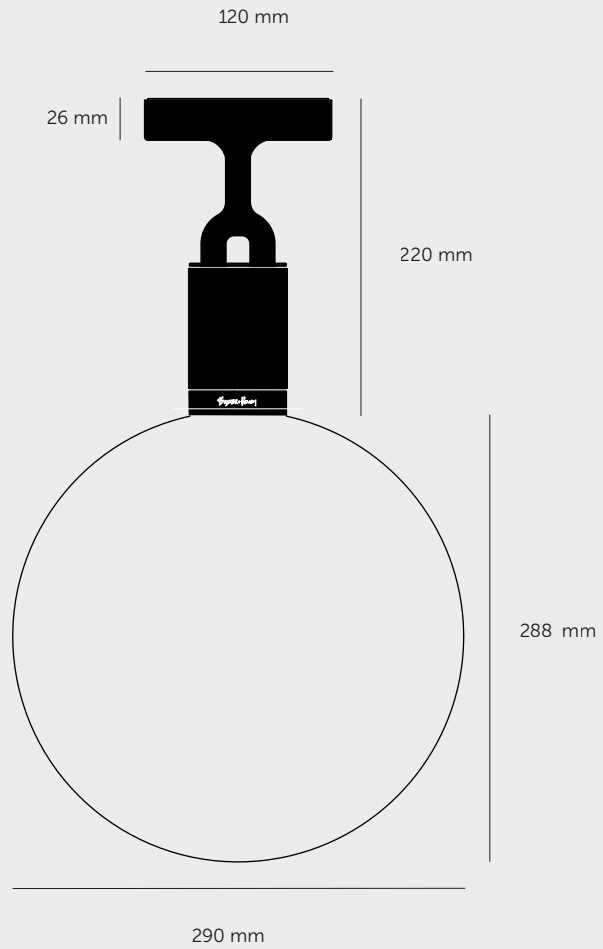

A ceiling light made from cast and machined metal, featuring our signature diamond-cut linear knurl pattern and fork detailing, refined by hand. It comes with a handblown glass globe.

[size. **MEDIUM.**]

[info. **MEASUREMENTS.**]

[info. **SPECIFICATIONS.**]

Ceiling light

1x solid metal lamp holder

E27 / 220-240 VAC / IP20

Max 7.5W

Bulb included

CB Certified / Class 1

[size. **LARGE.**]

[info. **MEASUREMENTS.**]

[info. **SPECIFICATIONS.**]

Ceiling light

1x solid metal lamp holder

E27 / 220-240 VAC / IP20

Max 7.5W

Bulb included