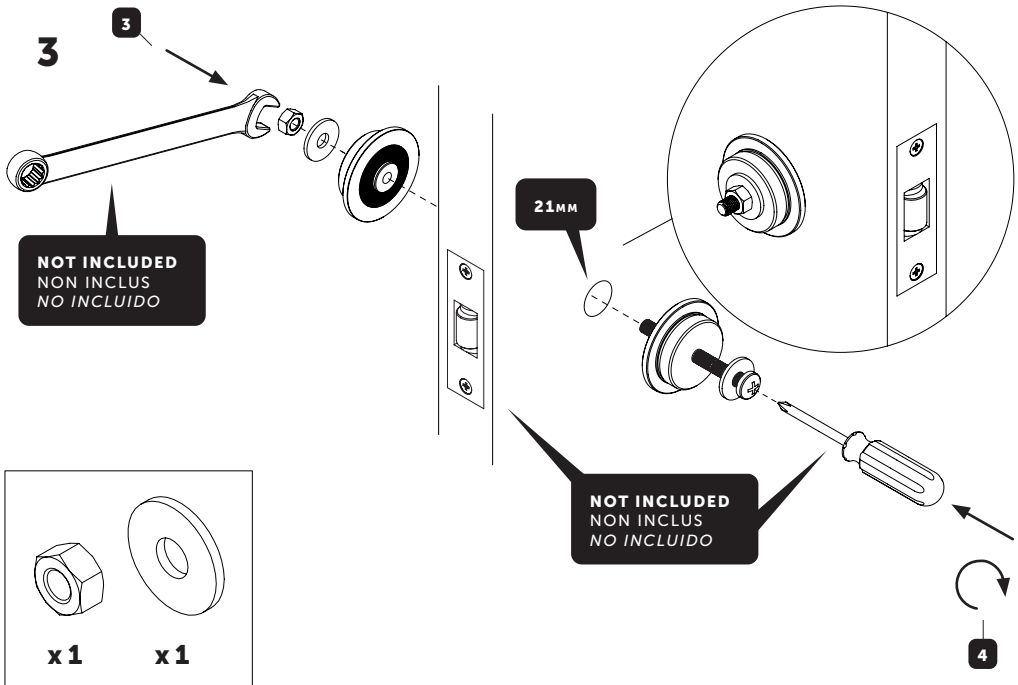

FIXED DOOR KNOB / DOUBLE-SIDED / CROSS KNURL
FIXED DOOR KNOB / DOUBLE-SIDED / LINEAR KNURL

BUSTERANDPUNCH.COM

L0128

1

2

3

3

NOT INCLUDED
NON INCLUS
NO INCLUIDO

21MM

NOT INCLUDED
NON INCLUS
NO INCLUIDO

x1

x1

4

4

5

5