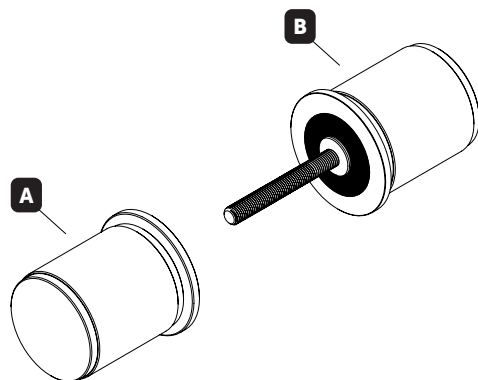

BUSTER + PUNCH

LONDON

FIXED DOOR KNOB DOUBLE-SIDED

INSTRUCTION MANUAL EN
MANUEL D'UTILISATION É.-U.
MANUAL DE INSTRUCCIONES (EE. UU.)

EN: FOR RESIDENTIAL USE. INTERIOR DOORS ONLY.

DISCLAIMER: THIS PRODUCT IS NOT SUITABLE FOR COMMERCIAL USE. ALWAYS CONSULT A TRADE PROFESSIONAL WHEN INSTALLING THESE PRODUCTS. BUSTER + PUNCH IS NOT RESPONSIBLE FOR THE USAGE OR FEASIBILITY OF INSTALLATION REQUIREMENTS. THIS PRODUCT IS NOT SUITABLE FOR DAMP OR WET ENVIRONMENTS.

CONTENTS

US: DOOR KNOB, FOR INSTALLATION ONTO A MINIMUM 15/64" THICKNESS DOOR.

FR: BOUTON DE PORTE, POUR INSTALLATION SUR UNE PORTE D'ÉPAISSEUR MINIMUM 15/64".

SP: POMOS PARA INSTALAR EN UNA PUERTA CON UN GROSOR DE 15/64" COMO MÍNIMO.