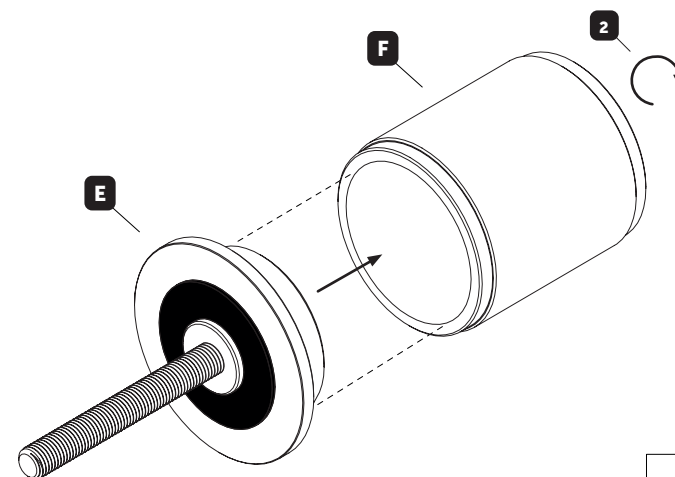

FIXED DOOR KNOB / DOUBLE-SIDED / CROSS KNURL
FIXED DOOR KNOB / DOUBLE-SIDED / LINEAR KNURL

BUSTERANDPUNCH.COM

L0128

1

2

3

3

NOT INCLUDED
NON INCLUS
NO INCLUIDO

21MM

NOT INCLUDED
NON INCLUS
NO INCLUIDO

x1

x1

4

4

5

5