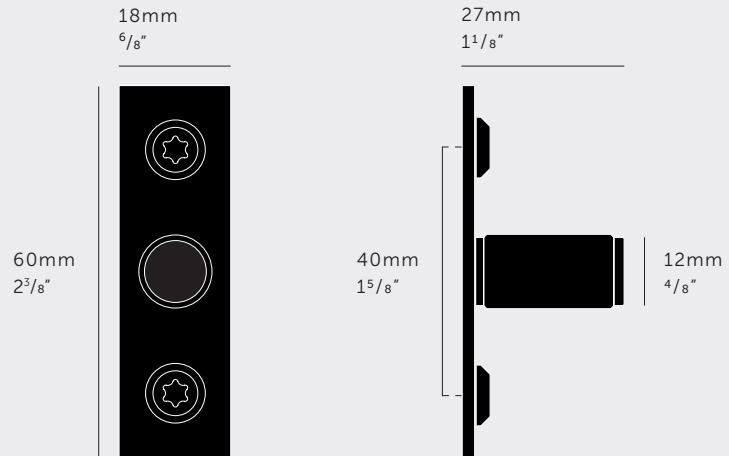

## FURNITURE KNOB / PLATE / LINEAR

[ type. **HARDWARE.** ]

[ knurl. **LINEAR.** ]

[ detail. **TORX SCREW.** ]

A pair of furniture knobs made from solid metal. These knobs feature our elegant, diamond-cut, linear-knurl pattern and are refined by hand. Comes complete with machined backplates made from solid metal and finished with torx screws. Works great on cabinet doors, cupboards, kitchen units and just about anything that can open. Available in five metal finishes: steel, brass, burnt steel, gun metal and black.

[ type. **HARDWARE.** ]

[ info. **MEASUREMENTS.** ]

[ info. **SPECIFICATIONS.** ]

Front Fixing

\* Fits doors & draws of:

min 16mm. or 5/8"\*

[ info. **FINISH & SKU NUMBERS.** ]

[ finish. ]