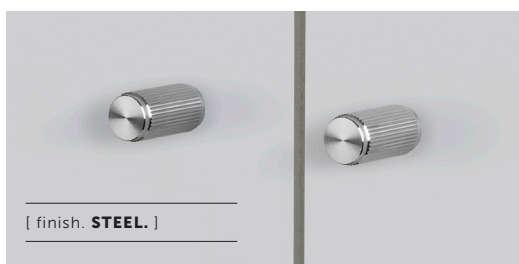

## FURNITURE KNOB / LINEAR

[ type. **HARDWARE.** ]

[ knurl. **LINEAR.** ]

[ set of. **TWO.** ]

A pair of furniture knobs made from solid metal. These knobs feature our elegant, diamond-cut, linear-knurl pattern and are refined by hand. Works great on cabinet doors, cupboards, kitchen units and just about anything that can open. Available in five metal finishes: steel, brass, burnt steel, gun metal and black.

---

[ type. **HARDWARE.** ]

---

[ info. **MEASUREMENTS.** ]

---

12mm  
4/8"

25mm  
1"

---