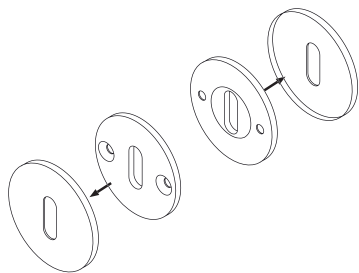

KEY ESCUTCHEON

1. Pull back plate covers to gain access to screws.

2. Fit key escutcheon plates with the screws provided.

3. Put back plate covers.

BUSTERANDPUNCH.COM

Contents

4x Wood screws

BUSTER + PUNCH

HARDWARE

KEY ESCUTCHEON / 35 MM

SKU# UK-ESC-35**

CARE INSTRUCTIONS

Use mild detergent and soft damp cloth