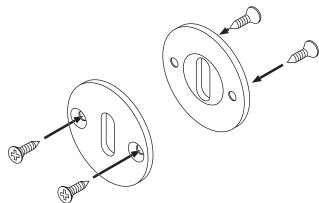

KEY ESCUTCHEON

1. Pull back plate covers to gain access to screws.

2. Fit key escutcheon plates with the screws provided.

3. Put back plate covers.

BUSTERANDPUNCH.COM

Contents

4x Wood screws

BUSTER + PUNCH

HARDWARE

KEY ESCUTCHEON / 35 MM

SKU# UK-ESC-35**

CARE INSTRUCTIONS

Use mild detergent and soft damp cloth