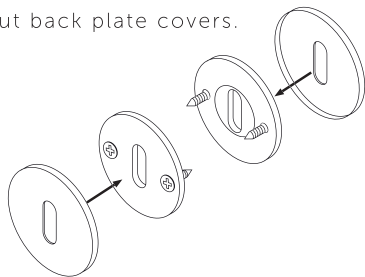

KEY ESCUTCHEON

1. Pull back plate covers to gain access to screws.

2. Fit key escutcheon plates with the screws provided.

3. Put back plate covers.

BUSTERANDPUNCH.COM

Contents

4x Wood screws

BUSTER + PUNCH

HARDWARE

KEY ESCUTCHEON / 35 MM

SKU# UK-ESC-35**

CARE INSTRUCTIONS

Use mild detergent and soft damp cloth